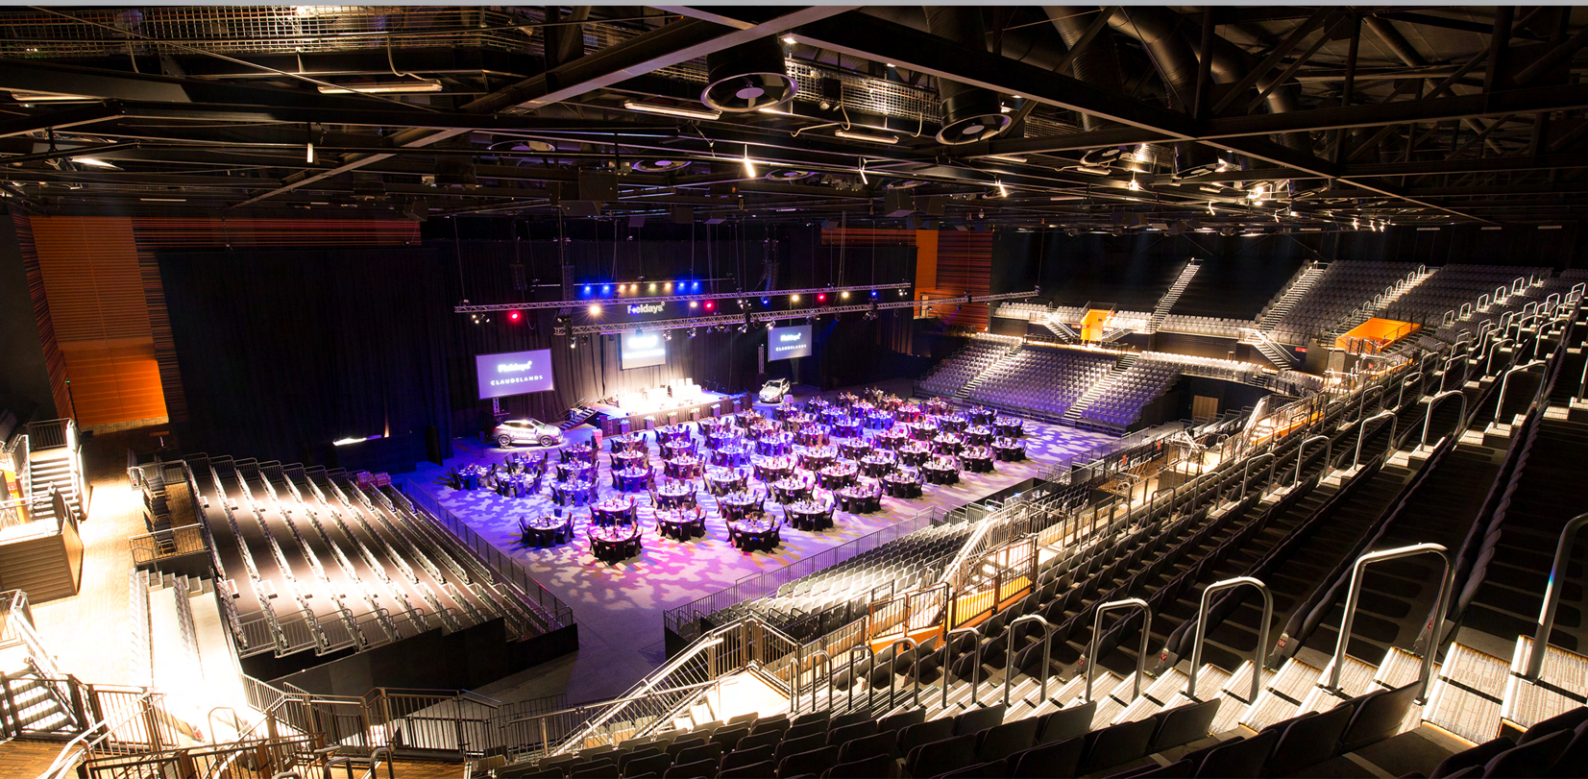

GLOBOX ARENA

This large, impressive space means the sky is the limit for your event.

6000
Theatre

1400
Banquet

1120
Cabaret

3000
Cocktail

NA

NA

The acoustically-stunning arena is the ideal space for everything from large plenary sessions and gala dinners, to exhibitions, concerts and sporting events.

Unique in Australasia, GLOBOX Arena's C-shape design creates an intimate atmosphere with large groups of up to 6000.

With 2220sqm of scalable space, the arena is suitable for all types of business and public ticketed events.

The arena boasts theatre-like acoustics and high quality technical services, including wireless internet and audio visual options.